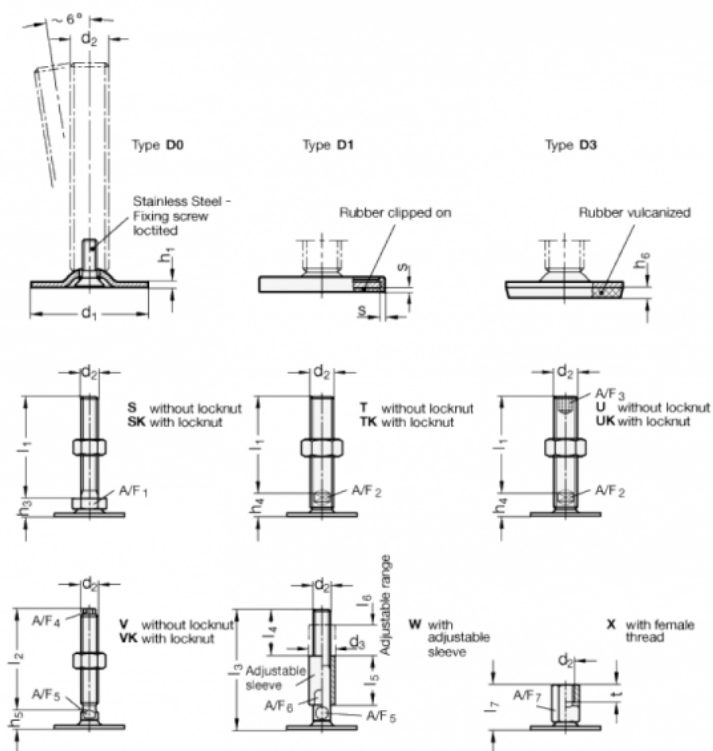

Article number: 204180M24200D0TK
 Description: E+G levelling foot
 GN 41-80-M24-200-D0-TK
 Note: TK With nut, Wrench flat at the bottom

Measures

- A/F2 = 19
- d1 = 80
- d2 = M24
- h1 = 3
- h4 = 21
- h6 =
- l1 = 200
- s =